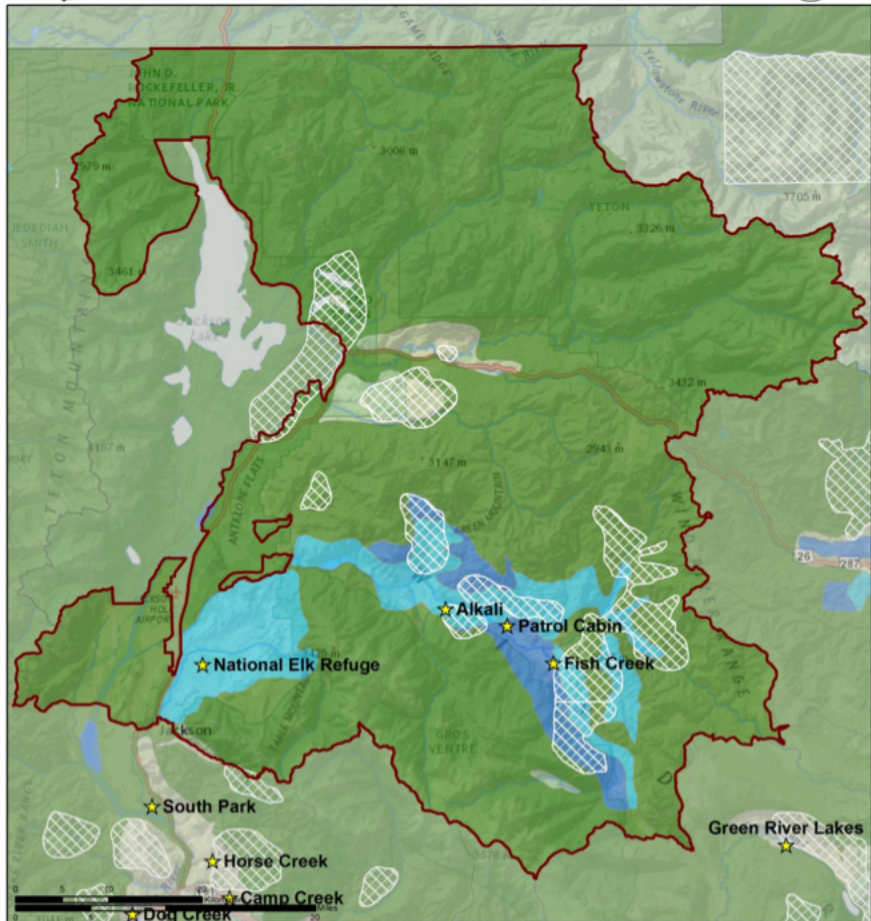

E102 Seasonal Ranges

- ★ Feedground
- Herd Unit Boundary
- ▨ Partition
- Winter
- Crucial Winter
- Winter Yearlong
- Crucial Winter Yearlong
- Spring Summer Fall
- Out

Figure 2. Currently delineated seasonal elk ranges and feedgrounds within the JEH.